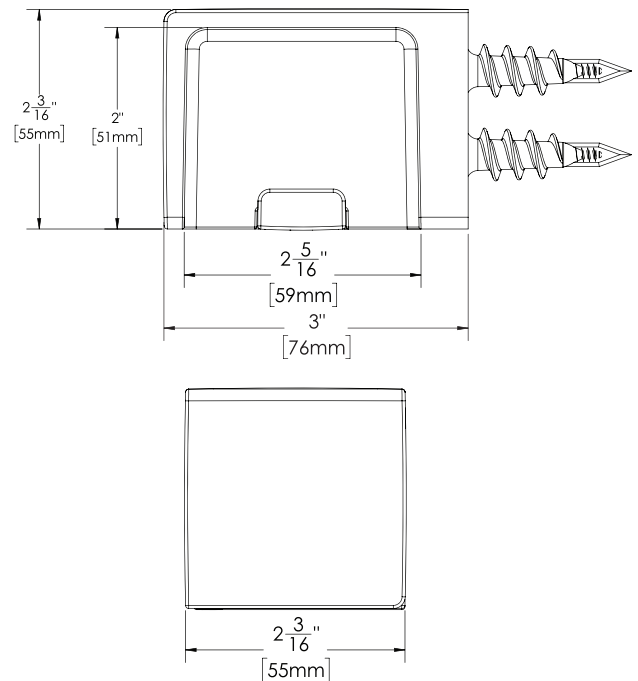

Lura® Single Robe Hook

FEATURES:

- Metal construction
- Corrosion resistant finishes
- Mounting hardware included
- Coordinates with Lura Collection

STOCK FINISHES:

PC MB BBZ

WARRANTY:

Visit www.speakman.com for full product warranty information

- Limited Lifetime Warranty (consumer)
- 1 Year Limited Warranty (commercial)

All dimensions are in inches (millimeters) unless otherwise specified and are subject to change without notice.

Architect/Engineer Approval Space:

P: 800-537-2107
F: 800-977-2747
W: WWW.SPEAKMAN.COM
R: 01-MARCH 2020